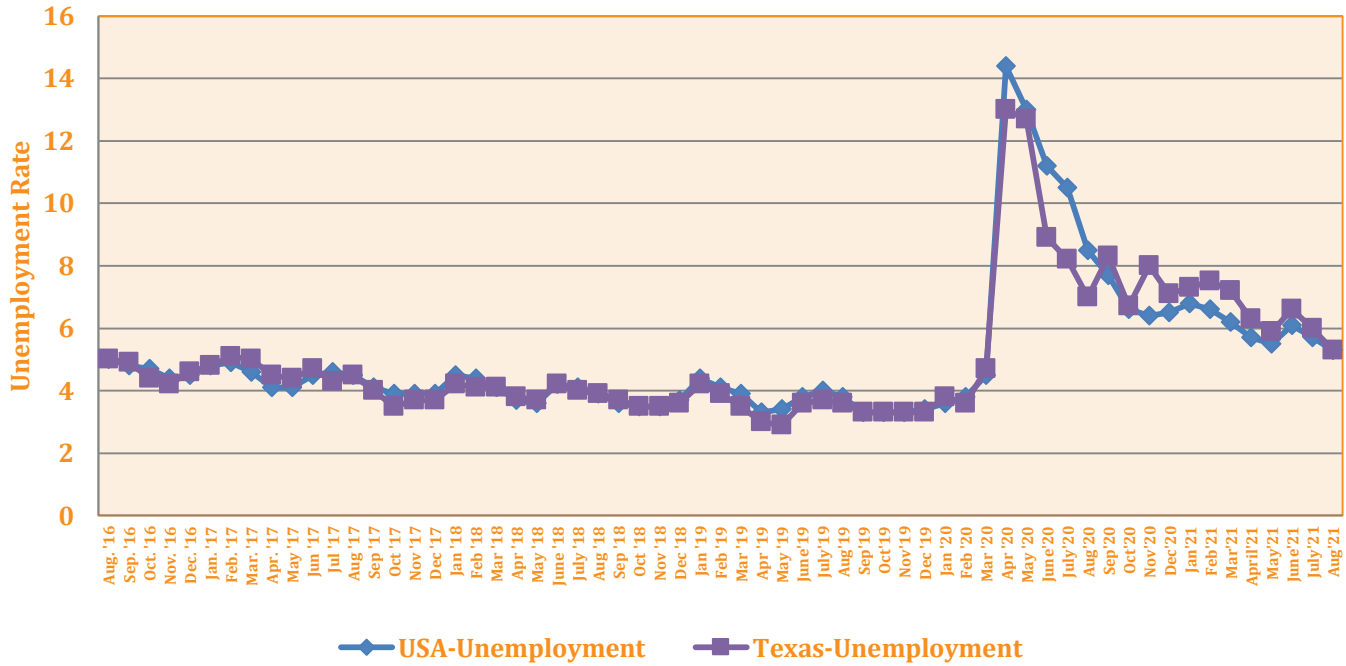

2016-2020 Unemployment Rates in USA & Texas

Source: Texas Workforce Commission, Texas Labor Market Review Issues August 2016-August 2021
Not seasonally Adjusted

2016-2020 Unemployment Rates in Rio Grande Valley and Webb Co.

Source: Texas Workforce Commission, Texas Labor Market Review Issues August 2016-August 2021