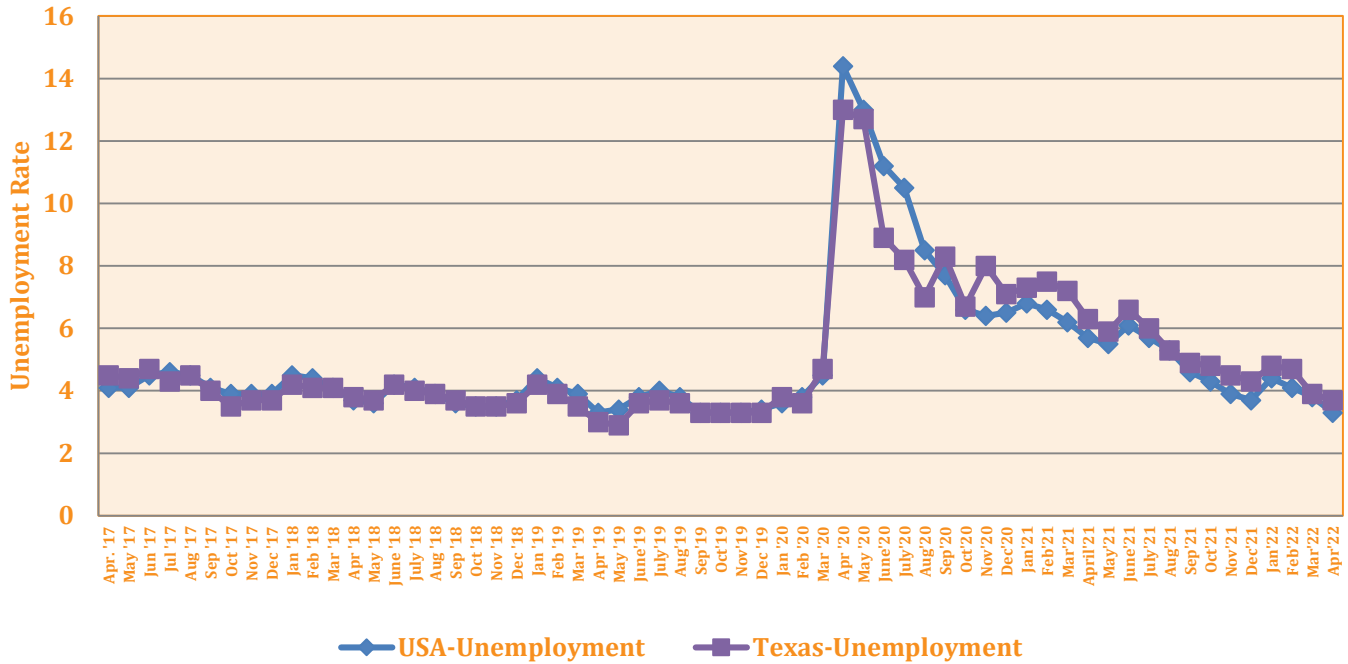

2017-2022 Unemployment Rates in USA & Texas

Source: Texas Workforce Commission, Texas Labor Market Review Issues April 2017-April 2022
Not seasonally Adjusted

2017-2022 Unemployment Rates in Rio Grande Valley and Webb Co.

Source: Texas Workforce Commission, Texas Labor Market Review Issues April 2017 - April 2022