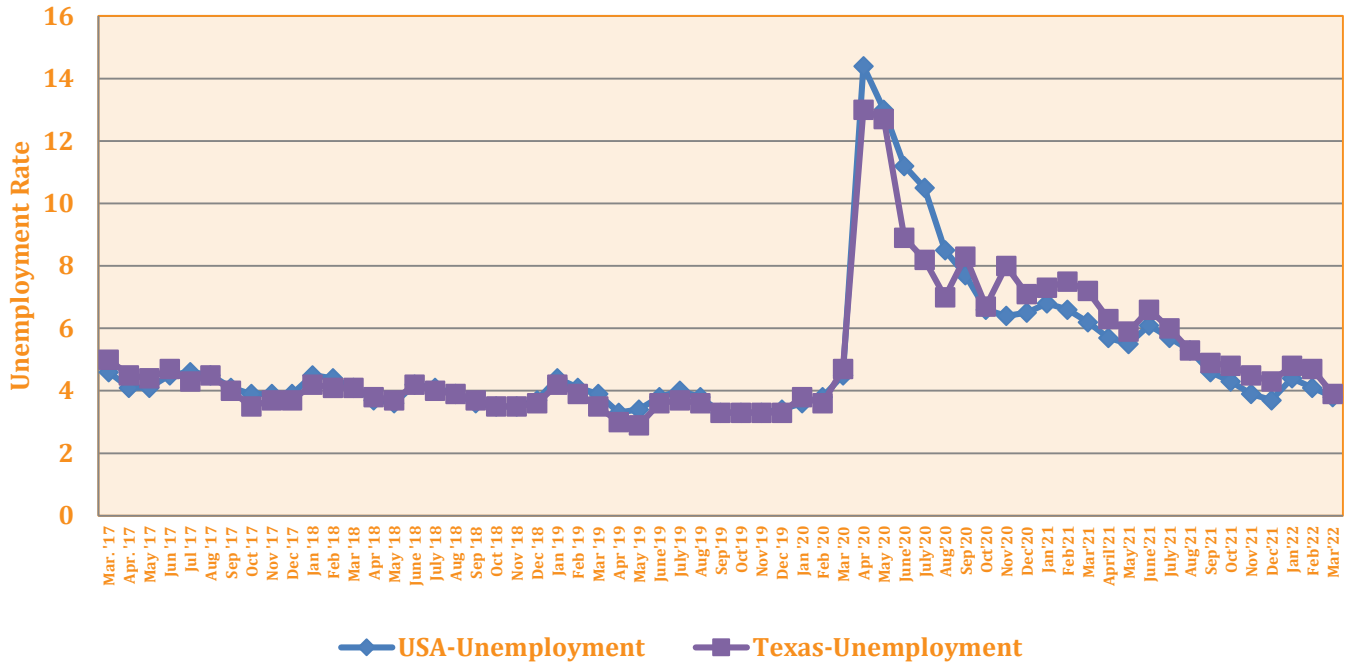

2017-2022 Unemployment Rates in USA & Texas

Source: Texas Workforce Commission, Texas Labor Market Review Issues March 2017-March 2022
Not seasonally Adjusted

2017-2022 Unemployment Rates in Rio Grande Valley and Webb Co.

Source: Texas Workforce Commission, Texas Labor Market Review Issues March 2017- March 2022