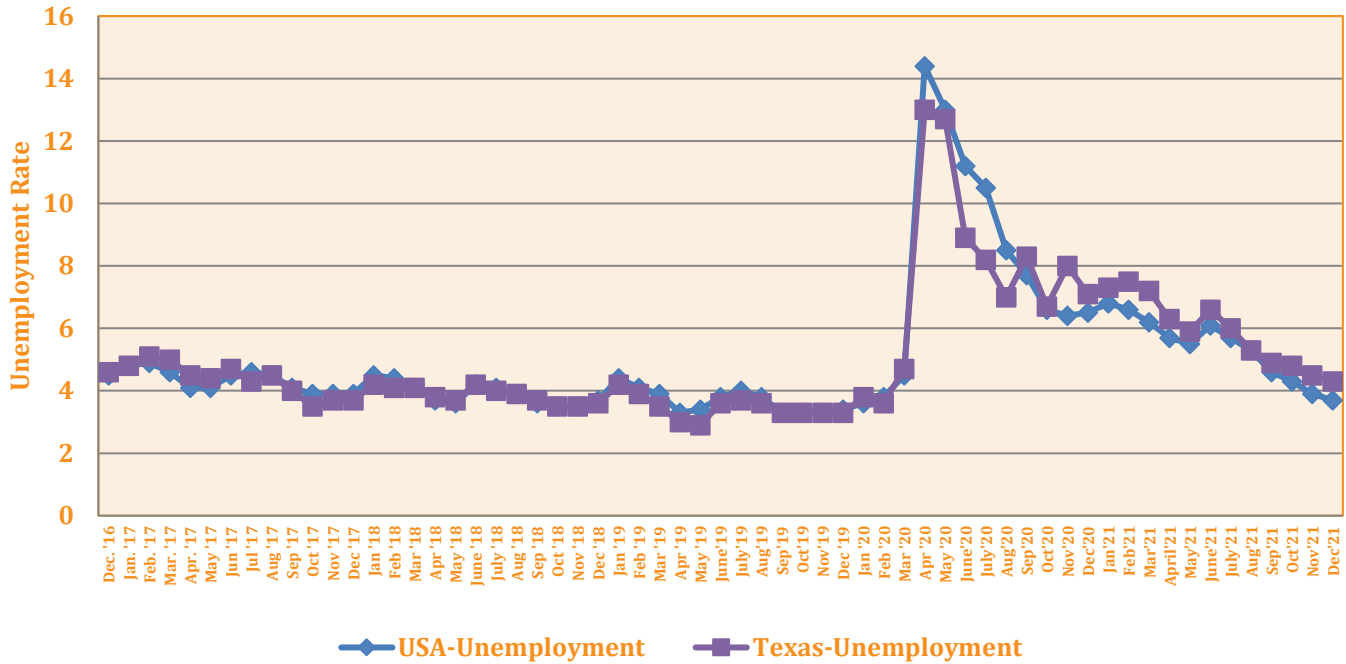

### 2016-2021 Unemployment Rates in USA & Texas

Source: Texas Workforce Commission, Texas Labor Market Review Issues December 2016-December 2021  
*Not seasonally Adjusted*

### 2016-2021 Unemployment Rates in Rio Grande Valley and Webb Co.

Source: Texas Workforce Commission, Texas Labor Market Review Issues December 2016- December 2021