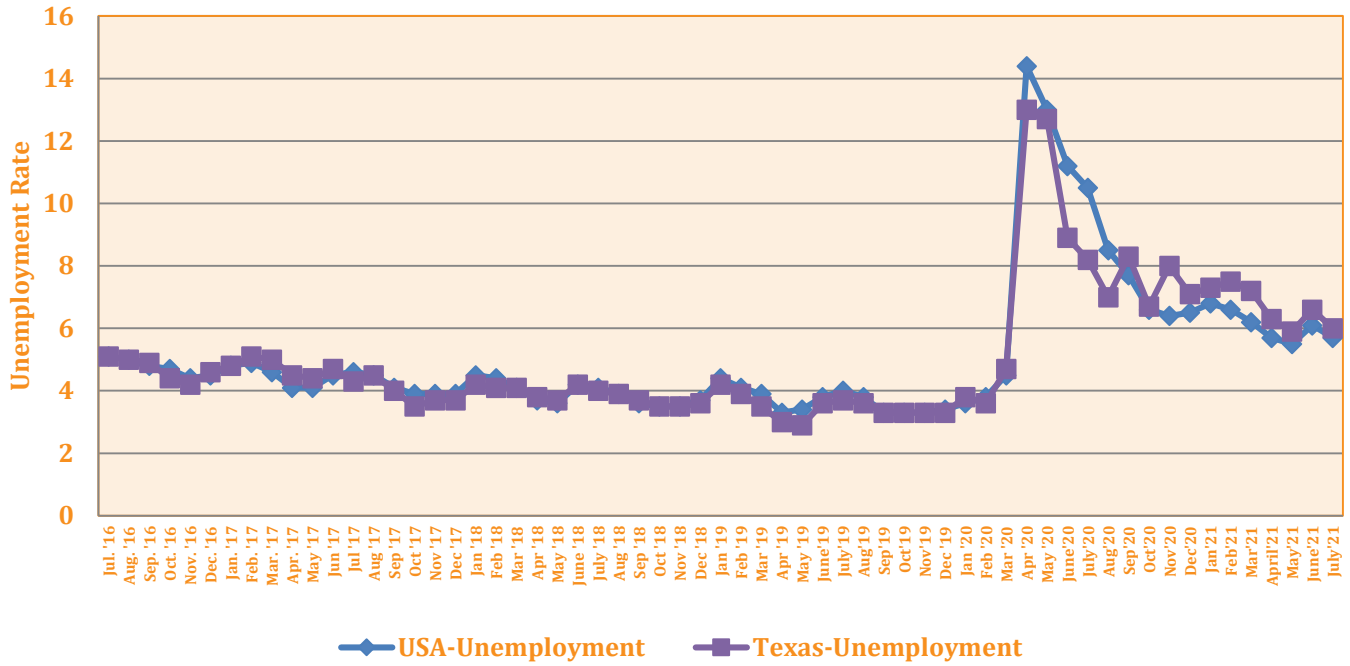

2016-2020 Unemployment Rates in USA & Texas

Source: Texas Workforce Commission, Texas Labor Market Review Issues July 2016-July 2021
Not seasonally Adjusted

2016-2020 Unemployment Rates in Rio Grande Valley and Webb Co.

Source: Texas Workforce Commission, Texas Labor Market Review Issues July 2016-July 2021