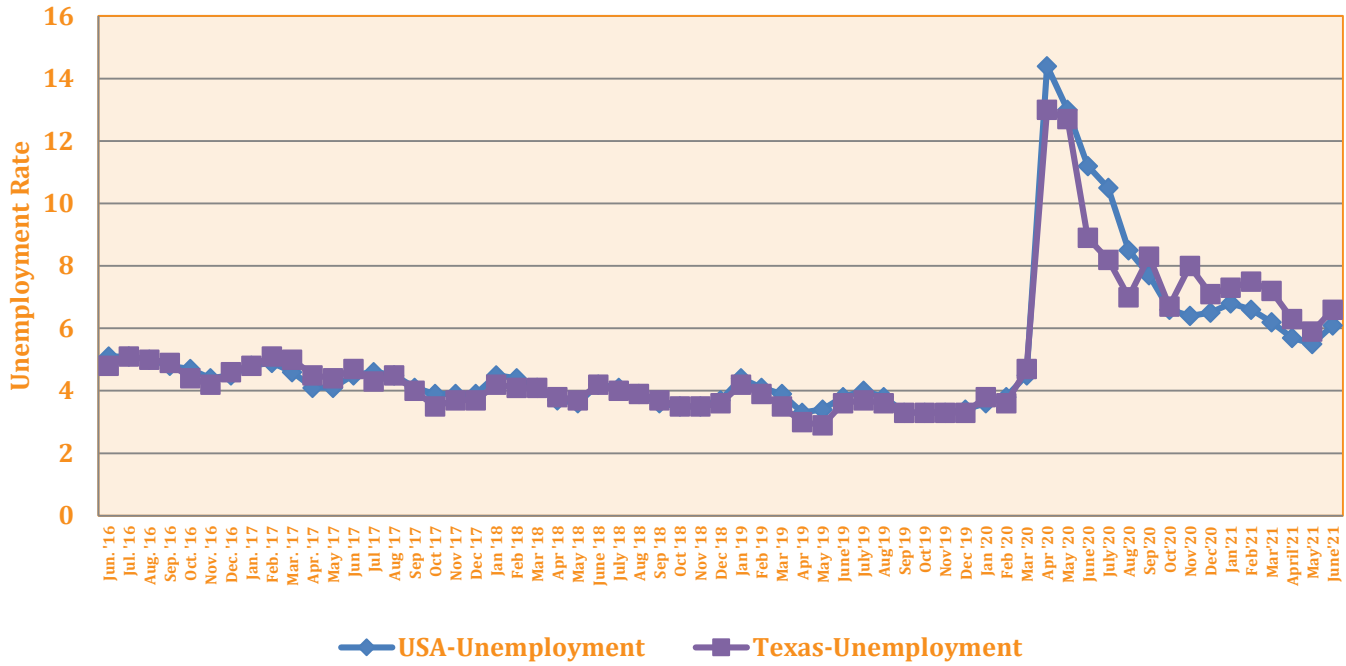

2016-2020 Unemployment Rates in USA & Texas

Source: Texas Workforce Commission, Texas Labor Market Review Issues June 2016-June 2021
Not seasonally Adjusted

2016-2020 Unemployment Rates in Rio Grande Valley and Webb Co.

Source: Texas Workforce Commission, Texas Labor Market Review Issues June 2016-June 2021