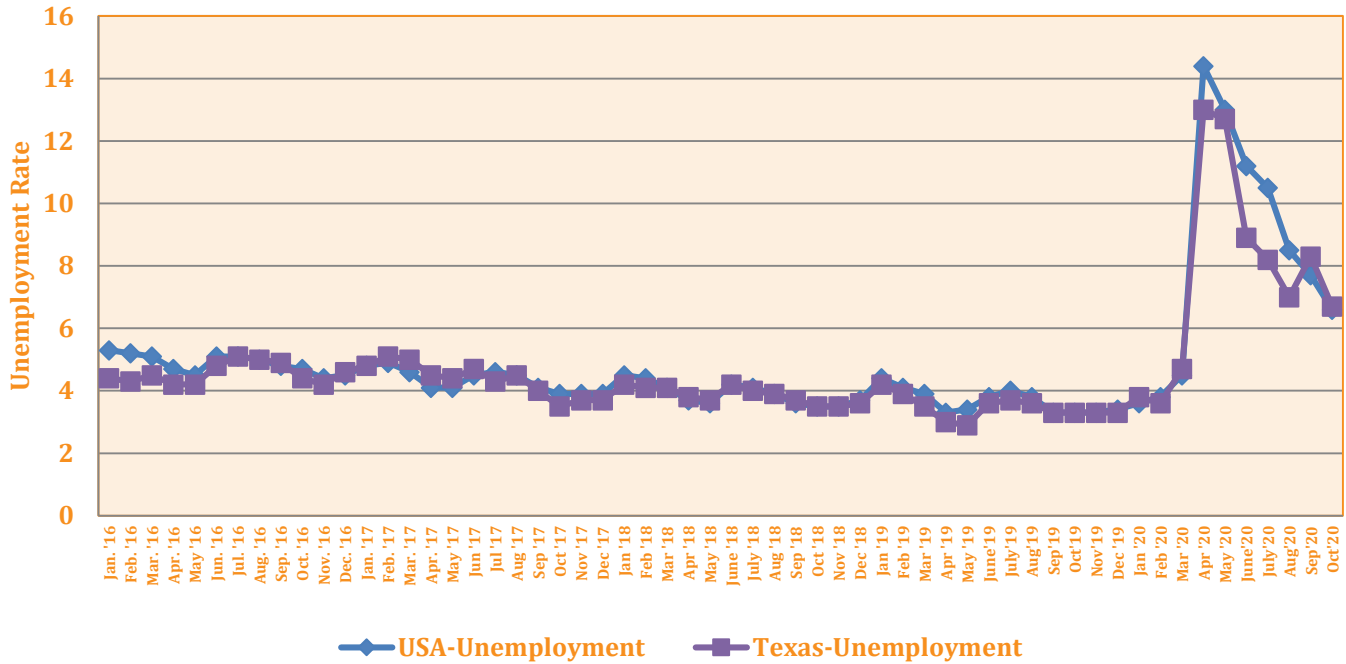

2016-2020 Unemployment Rates in USA & Texas

Source: Texas Workforce Commission, Texas Labor Market Review Issues Jan 2016-October 2020
Not seasonally Adjusted

2016-2020 Unemployment Rates in Rio Grande Valley and Webb Co.

Source: Texas Workforce Commission, Texas Labor Market Review Issues January 2019-October 2020