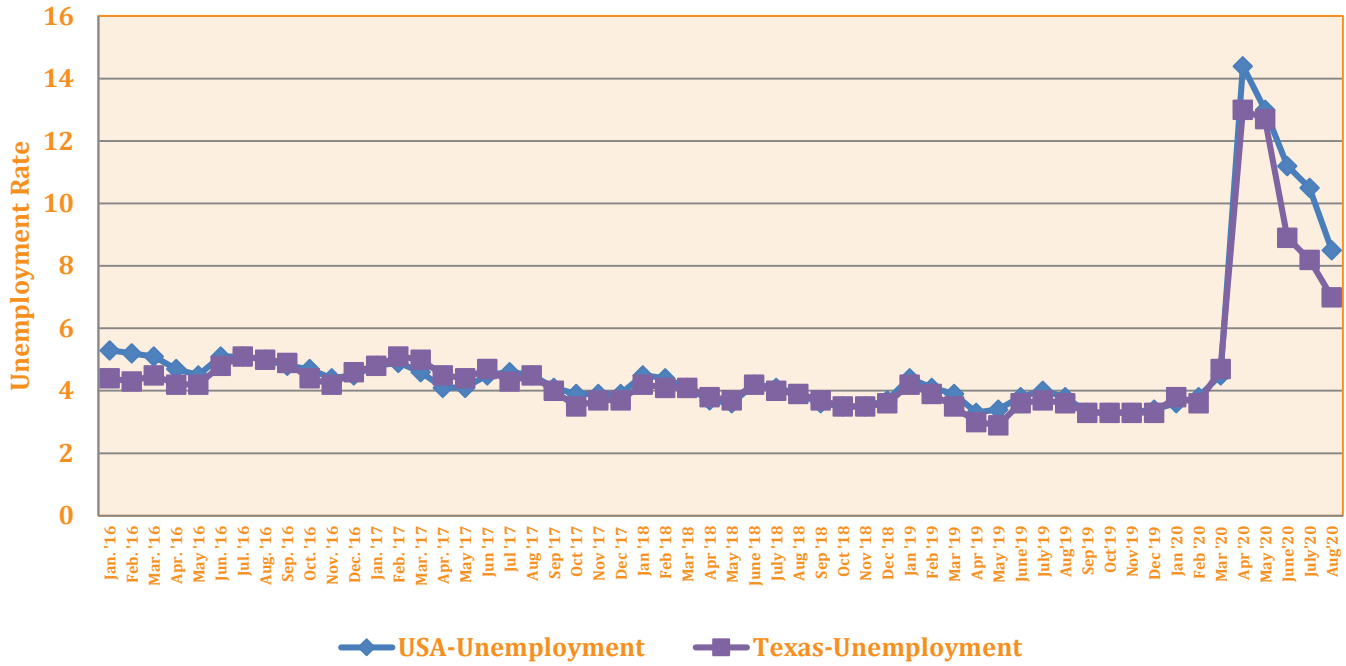

2016-2020 Unemployment Rates in USA & Texas

Source: Texas Workforce Commission, Texas Labor Market Review Issues Jan 2016-August 2020
Not seasonally Adjusted

2016-2020 Unemployment Rates in Rio Grande Valley and Webb Co.

Source: Texas Workforce Commission, Texas Labor Market Review Issues January 2019-August 2020