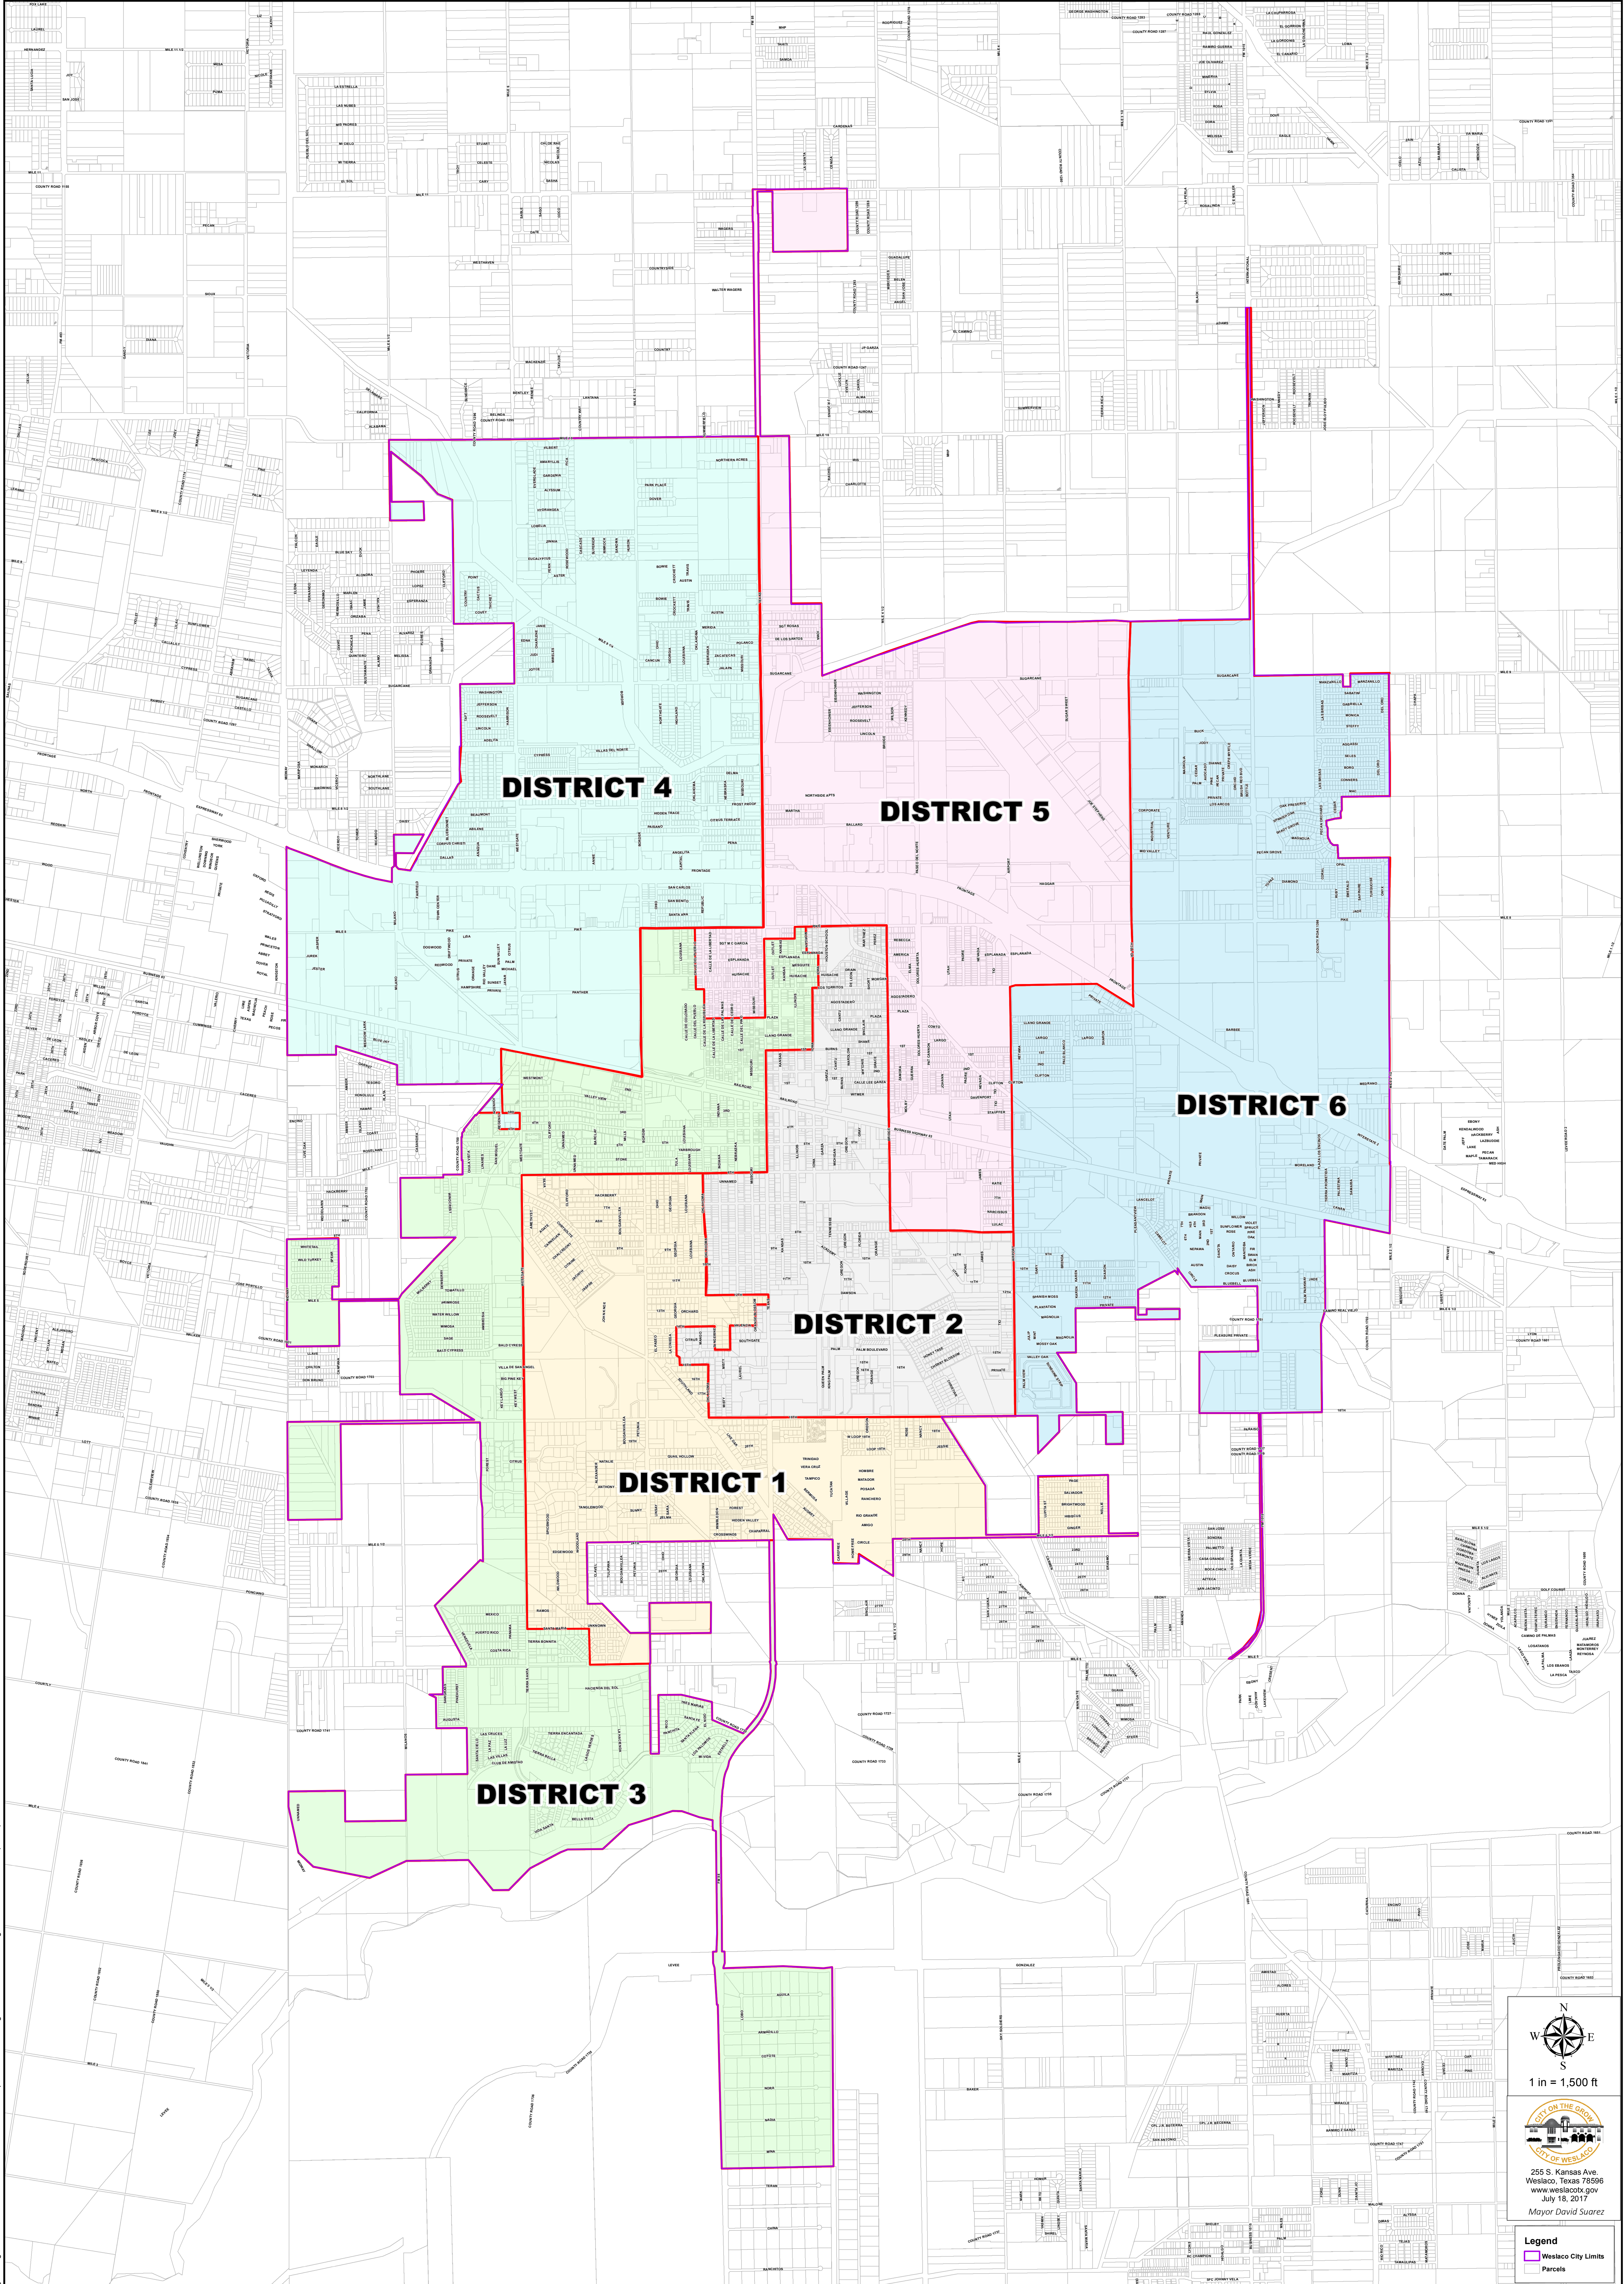

CITY OF WESLACO

ENGINEERING DEPARTMENT

SINGLE MEMBER DISTRICTS

UPDATE: AUGUST 22, 2017