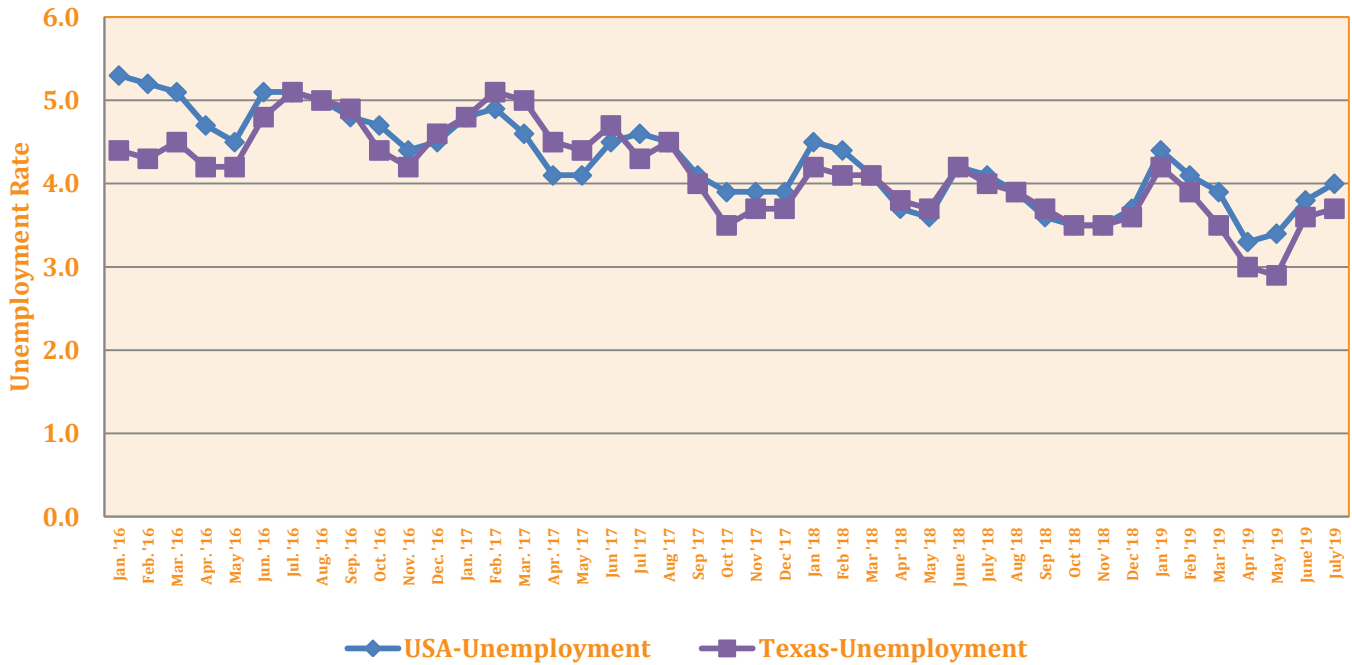

2013-2019 Unemployment Rates in USA & Texas
Source: Texas Workforce Commission, Texas Labor Market Review Issues July 2013-July 2019
Not seasonally Adjusted

2013-2019 Unemployment Rates in Rio Grande Valley and Webb Co.
Source: Texas Workforce Commission, Texas Labor Market Review Issues July 2013-July 2019