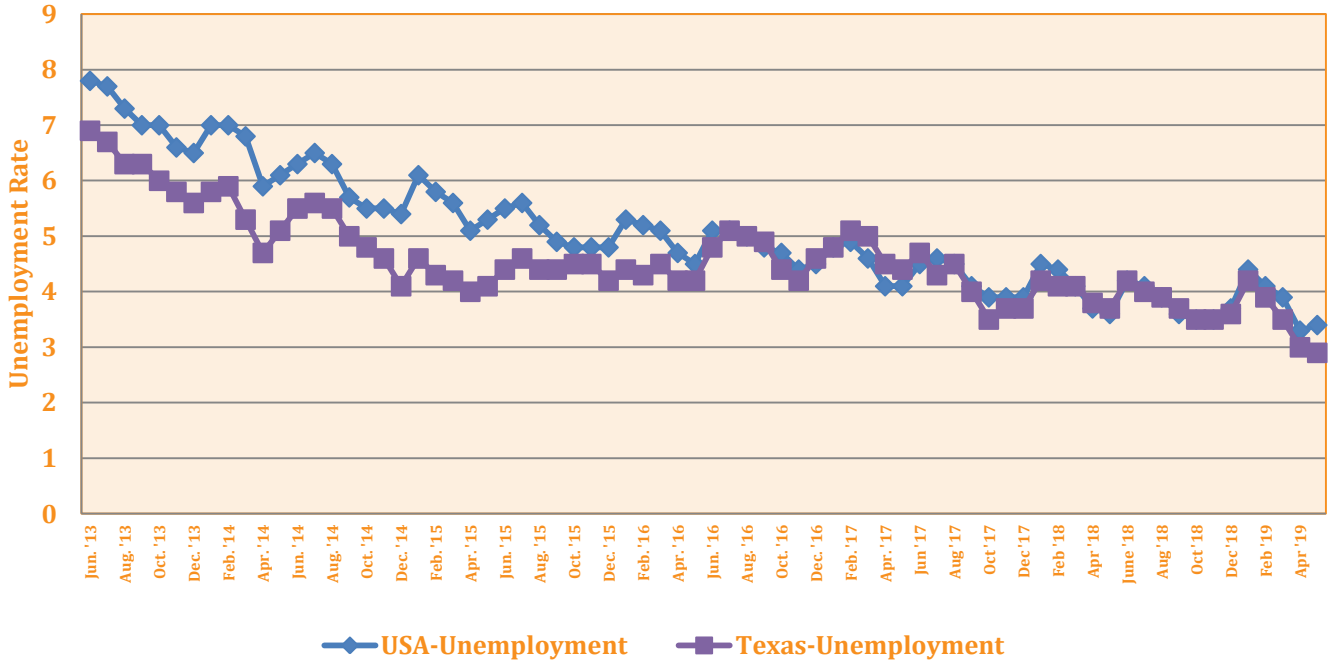

2013-2019 Unemployment Rates in USA & Texas

Source: Texas Workforce Commission, Texas Labor Market Review Issues Jan. 2013-May. 2019
Not seasonally Adjusted

2013-2019 Unemployment Rates in Rio Grande Valley and Webb Co.