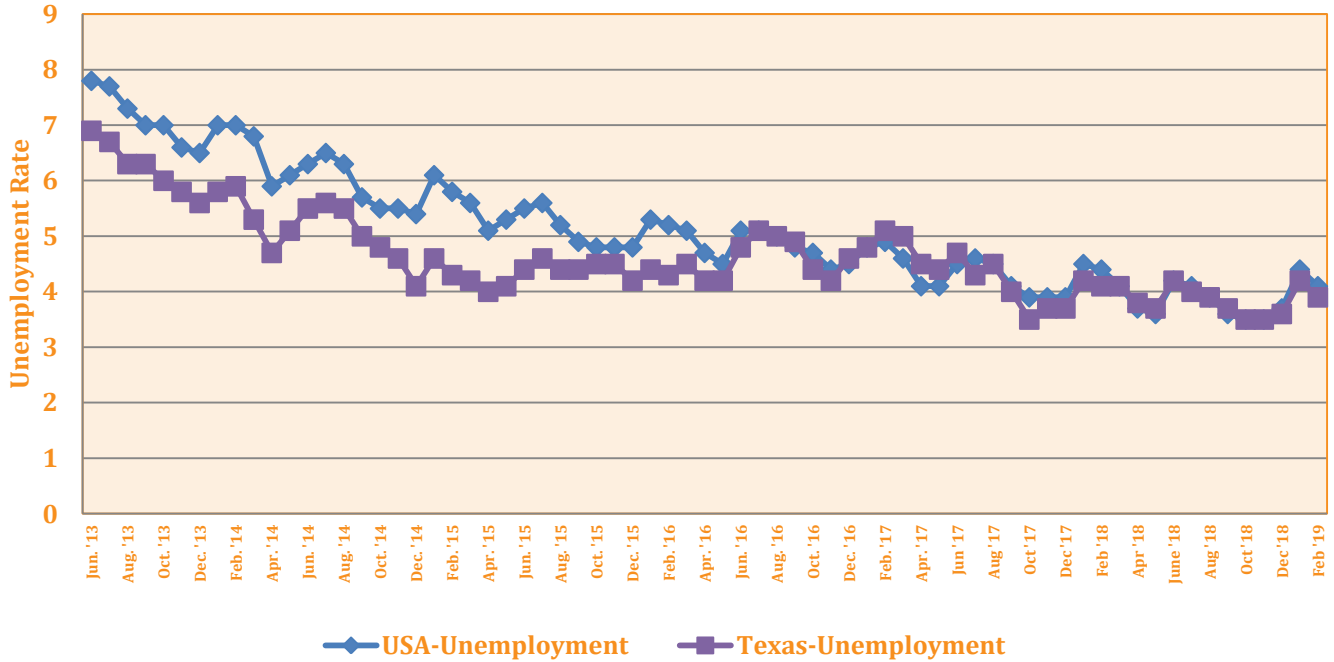

**2013-2018 Unemployment Rates in USA & Texas**  
Source: Texas Workforce Commission, Texas Labor Market Review Issues Jan. 2013-Feb. 2019  
*Not seasonally Adjusted*

**2013-2018 Unemployment Rates in Rio Grande Valley and Webb Co.**  
Source: Texas Workforce Commission, Texas Labor Market Review Issues Jan. 2013-Feb. 2019