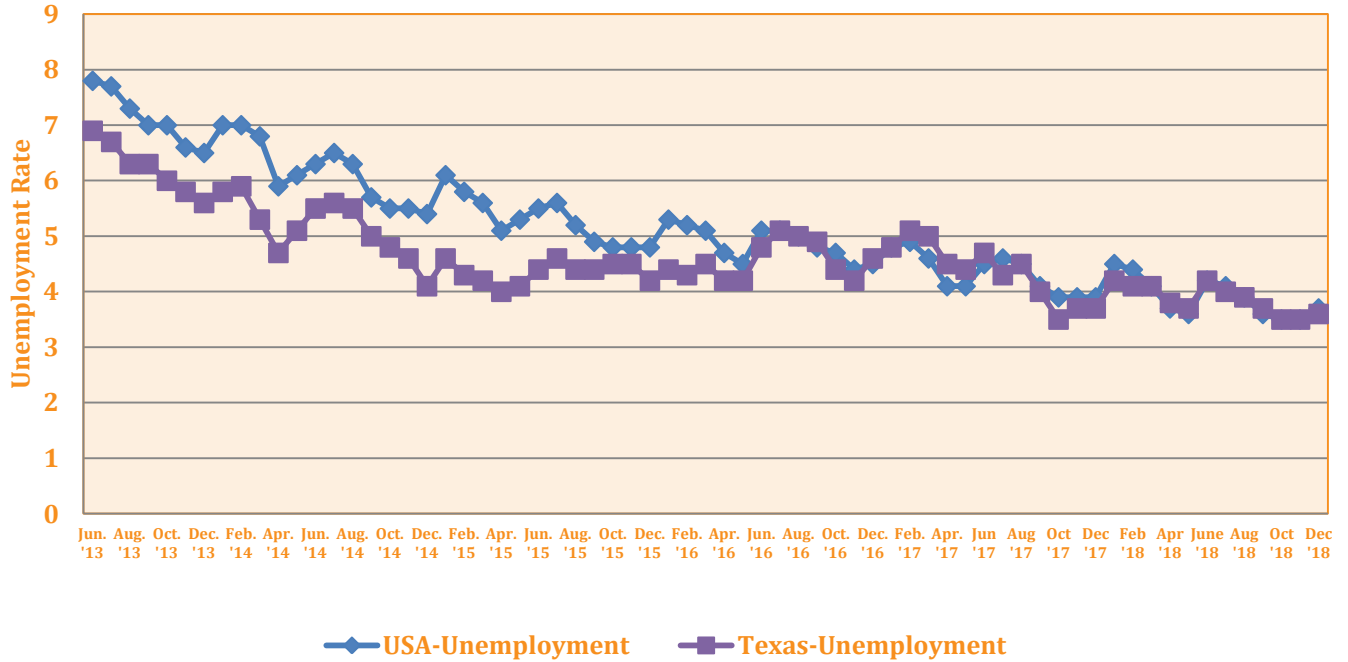

2013-2018 Unemployment Rates in USA & Texas

Source: Texas Workforce Commission, Texas Labor Market Review Issues Jan. 2013-Dec 2018
Not seasonally Adjusted

2013-2018 Unemployment Rates in Rio Grande Valley and Webb Co.