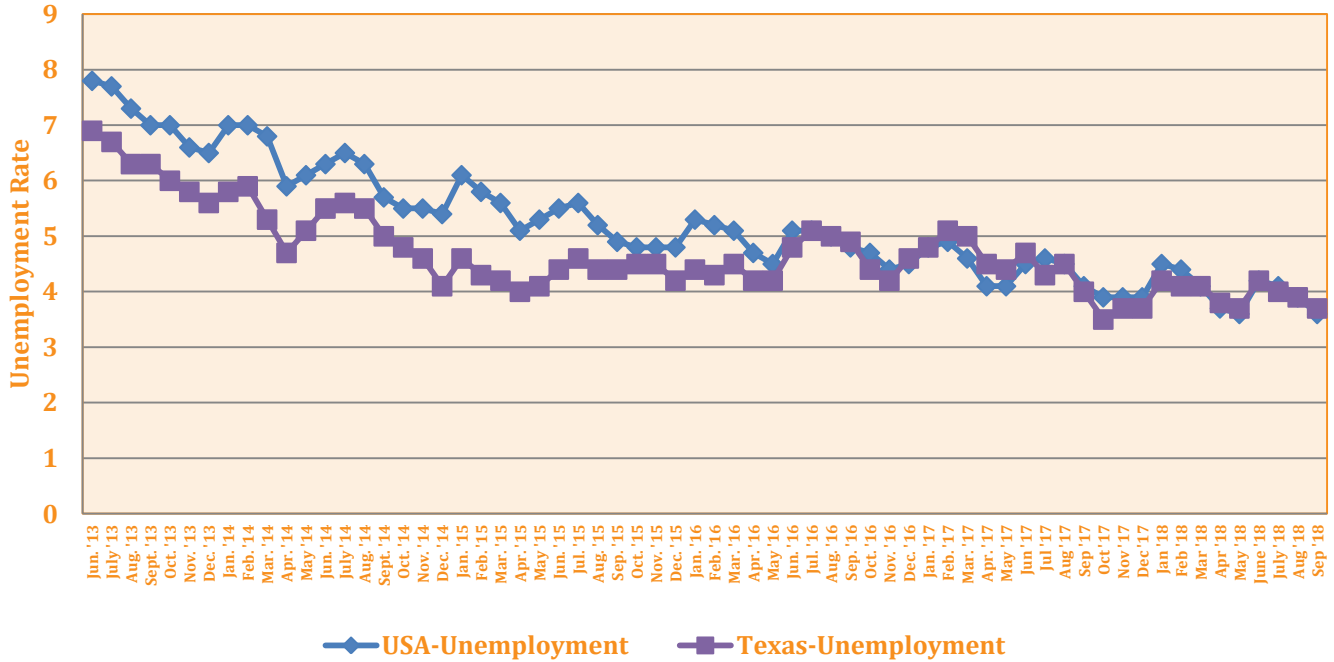

2013-2018 Unemployment Rates in USA & Texas
Source: Texas Workforce Commission, Texas Labor Market Review Issues Jan. 2013-Sep. 2018
Not seasonally Adjusted

2013-2018 Unemployment Rates in Rio Grande Valley and Webb Co.
Source: Texas Workforce Commission, Texas Labor Market Review Issues Jan. 2013-Sep. 2018