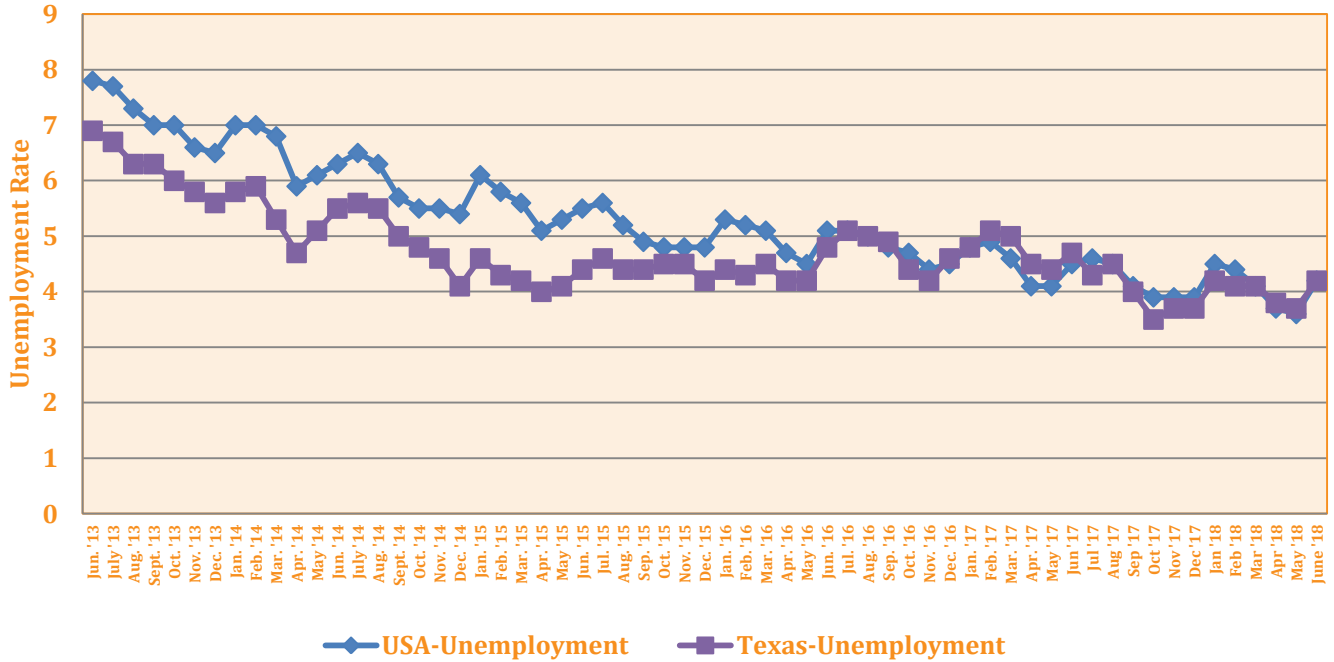

2013-2018 Unemployment Rates in USA & Texas
Source: Texas Workforce Commission, Texas Labor Market Review Issues Jan. 2013-Jun. 2018
Not seasonally Adjusted

2013-2018 Unemployment Rates in Rio Grande Valley and Webb Co.
Source: Texas Workforce Commission, Texas Labor Market Review Issues Jan. 2013-July. 2018