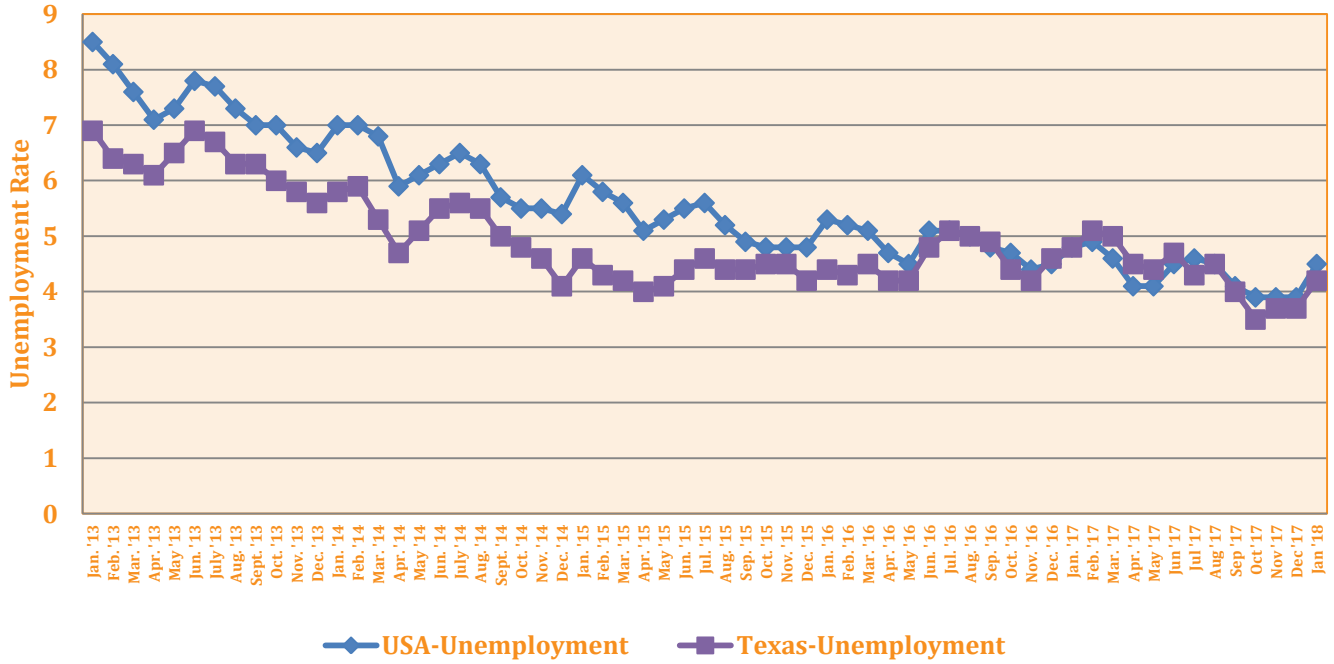

**2013-2017 Unemployment Rates in USA & Texas**  
Source: Texas Workforce Commission, Texas Labor Market Review Issues Jan. 2013-Jan. 2018  
*Not seasonally Adjusted*

**2013-2017 Unemployment Rates in Rio Grande Valley and Webb Co.**  
Source: Texas Workforce Commission, Texas Labor Market Review Issues Jan. 2013-Jan. 2018